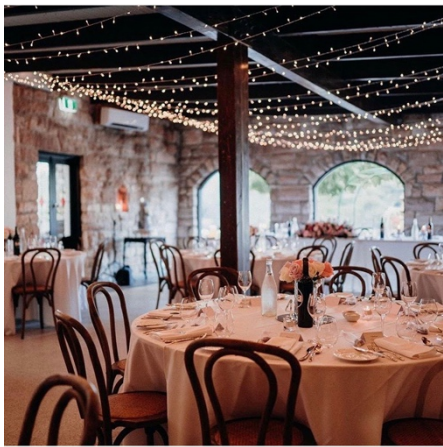

SASH EVENTS

LIGHTING CATALOGUE 2024 // PENDANTS – SHADES – CHANDELIERS – FESTOON

fairy lighting POA