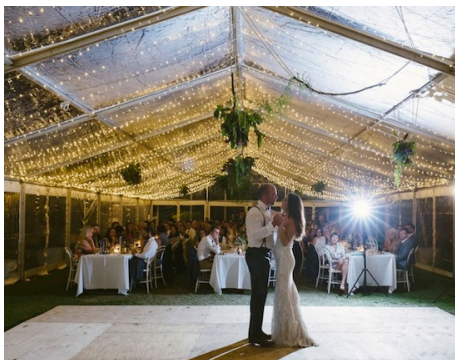

SASH EVENTS

LIGHTING CATALOGUE 2024 // PENDANTS – SHADES – CHANDELIERS – FESTOON

fairy lighting POA

SASH EVENTS

LIGHTING CATALOGUE 2024 // PENDANTS – SHADES – CHANDELIERS – FESTOON

festoon globes POA

+ freestanding option of
pole, base & weights